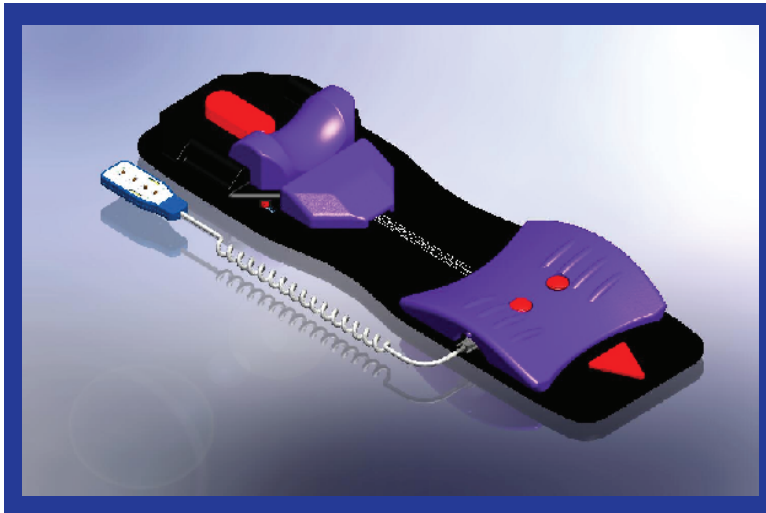

AB-Inforcer® Testimonials

CORE BIOFEEDBACK TRAINER

The secret to a stronger core rests in the palm of your hand.

AB-Inforcer® Hand piece:

“Smart Logic” built into the hand piece provides immediate visual, audible, and sensory feedback in exercise mode.

- Innovative design incorporates 3 torso devices in one: bi-lateral core trainer, postural trainer, relaxing massager.
- The only core strengthening device that systematically bridges the gap between learning about the neutral spine concept in a non-weight bearing setting and then allows the user to apply that concept to weight bearing functional movement.
- Multi-patented 3-sensor system transmits pleasant audible and vibrating sensory signals to the user which encourages better training form and increased postural awareness to maximize training results and improve posture.
- Interactive biofeedback technology built into the supportive contoured neck and lumbar cushions increases abdominal and core muscle activation.
- Endorsed by Medical Doctors, Physical Therapists, Chiropractors, Coaches, Strength Coaches, Athletic Trainers, Professional Athletes, and Personal Trainers
- Ergonomic neck and lumbar cushions support the spine and reduce the risk of neck strain while exercising or performing core strengthening exercises
- Scientifically designed dual low back sensors enhance bi-lateral muscular strength-endurance, coordination, control and contraction awareness to the lumbo-sacral region.
- Versatile and portable design allows the AB-Inforcer® to be used on any stable surface including the floor, Physical Therapy table, Shuttle®, Total Gym®, or horizontal wall and attaches firmly to most standard flat or incline benches.
- Easy transition to the stretch/relax massage mode.